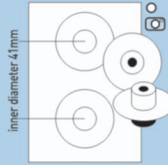

cd sizes

A4 117 dia. (2up)
cd label for cd labeller
W228